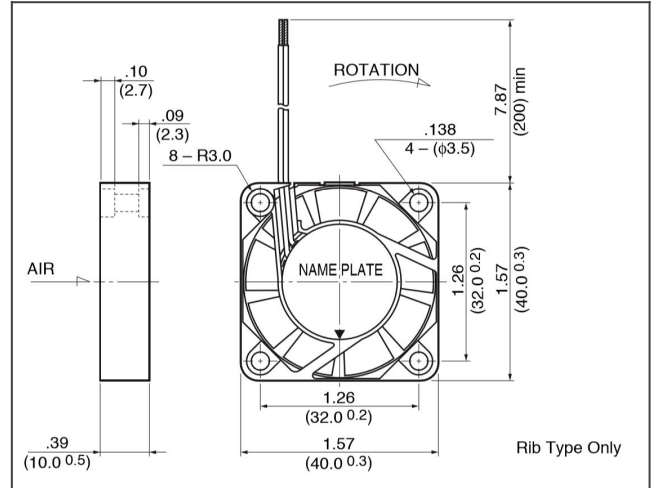

04010KA product picture

04010KA product drawing

04010KA panel cut outs

04010KA characteristics curve

DC Fans

Detailed Specifications

DC Fans

DC Fan:	Ball Bearing Fan
Nominal Voltage:	12
Operating Voltage Lower:	10.2
Operating Voltage Upper:	13.8
Current:	0.073
Input Power:	0.876
Speed:	6500
Max. Air Flow:	0.17
Max. Air Flow:	6
Max. Static Pressure:	46
Max. Static Pressure:	184
Noise:	29
Mass:	15
Fan Size:	40
Fan Width:	10