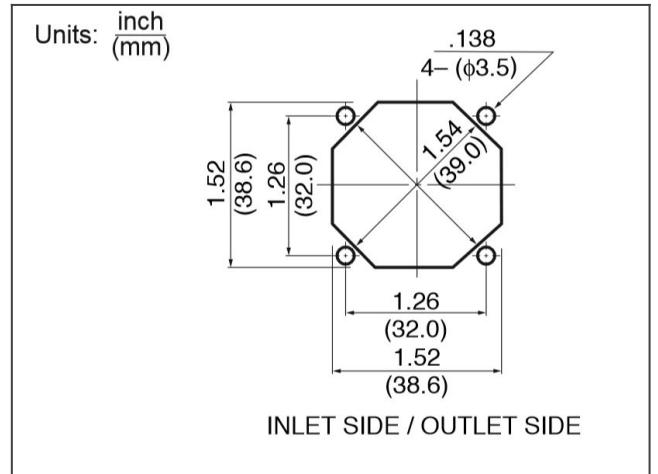

04010KA product picture

04010KA product drawing

04010KA panel cut outs

04010KA characteristics curve

DC Fans

Detailed Specifications

DC Fans

DC Fan:	Ball Bearing Fan
Nominal Voltage:	12
Operating Voltage Lower:	10.2
Operating Voltage Upper:	13.8
Current:	0.073
Input Power:	0.876
Speed:	6500
Max. Air Flow:	0.17
Max. Air Flow:	6
Max. Static Pressure:	46
Max. Static Pressure:	184
Noise:	29
Mass:	15
Fan Size:	40
Fan Width:	10