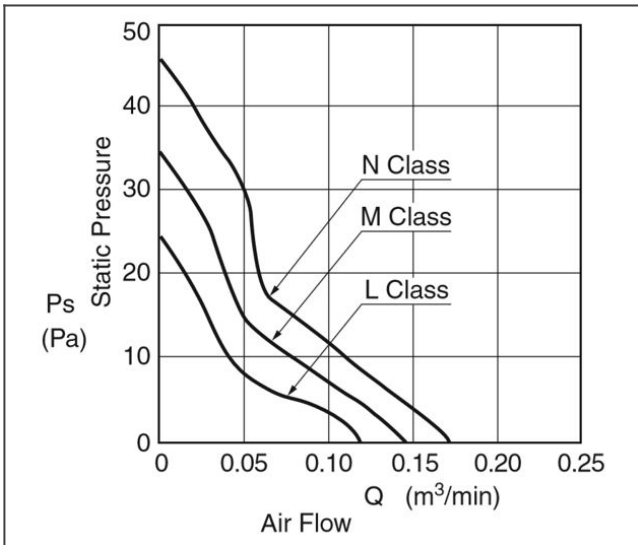

04010KA product picture

04010KA product drawing

04010KA panel cut outs

04010KA characteristics curve

DC Fans

Detailed Specifications

DC Fans

DC Fan:	Ball Bearing Fan
Nominal Voltage:	12
Operating Voltage Lower:	10.2
Operating Voltage Upper:	13.8
Current:	0.073
Input Power:	0.876
Speed:	6500
Max. Air Flow:	0.17
Max. Air Flow:	6
Max. Static Pressure:	46
Max. Static Pressure:	184
Noise:	29
Mass:	15
Fan Size:	40
Fan Width:	10