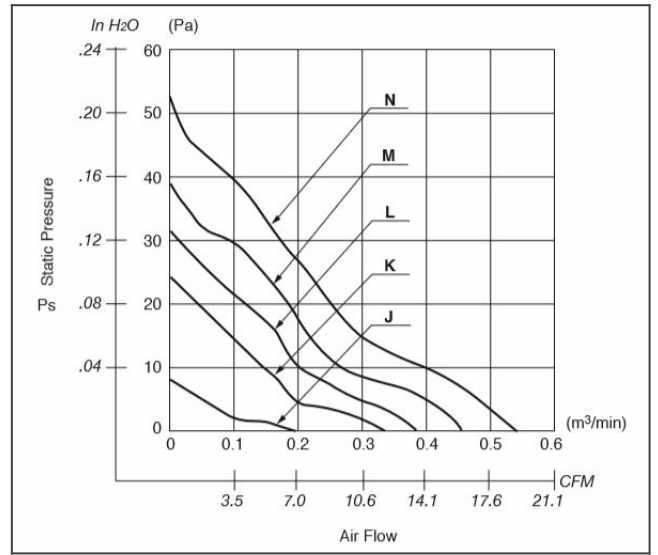

**order part 2406KL-05W-B50-L00 Ball Bearing Fan DC Axial Fans**

**2406KL characteristic chart**

**2406KL panel cut out**

**2406KL product drawing**

**DC Axial Fans**

## Detailed Specifications

<b>Fan Size:</b>	60[mm]
<b>Fan Width:</b>	15[mm]
<b>Max. Air Flow:</b>	18.3[CFM]
<b>Max. Air Flow:</b>	0.52[m <sup>3</sup> /min]
<b>Max. Static Pressure:</b>	0.2[In H <sub>2</sub> O]
<b>Fan Speed:</b>	4600[RPM]
<b>Noise:</b>	34[dB]
<b>Life Expectancy:</b>	25 degree C 70,000 Hours[L10]
<b>Bearing Type:</b>	Ball Bearing
<b>Speed Control:</b>	-
<b>Nominal Voltage:</b>	24[V]
<b>Operating Voltage Lower:</b>	10[V]
<b>Operating Voltage Upper:</b>	27.6[V]
<b>Current:</b>	0.1[A]
<b>Input Power:</b>	2.4[W]
<b>Mass:</b>	45[g]
<b>IP Rating:</b>	Standard