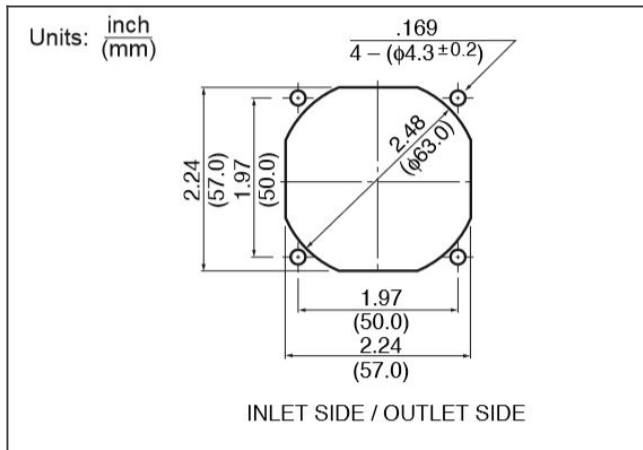

**order part 2406KL-05W-B50-L00 Ball Bearing Fan DC Axial Fans**

**2406KL characteristic chart**

**2406KL panel cut out**

**2406KL product drawing**

**DC Axial Fans**

## Detailed Specifications

<b>Fan Size:</b>	60[mm]
<b>Fan Width:</b>	15[mm]
<b>Max. Air Flow:</b>	18.3[CFM]
<b>Max. Air Flow:</b>	0.52[m <sup>3</sup> /min]
<b>Max. Static Pressure:</b>	0.2[In H <sub>2</sub> O]
<b>Fan Speed:</b>	4600[RPM]
<b>Noise:</b>	34[dB]
<b>Life Expectancy:</b>	25 degree C 70,000 Hours[L10]
<b>Bearing Type:</b>	Ball Bearing
<b>Speed Control:</b>	-
<b>Nominal Voltage:</b>	24[V]
<b>Operating Voltage Lower:</b>	10[V]
<b>Operating Voltage Upper:</b>	27.6[V]
<b>Current:</b>	0.1[A]
<b>Input Power:</b>	2.4[W]
<b>Mass:</b>	45[g]
<b>IP Rating:</b>	Standard