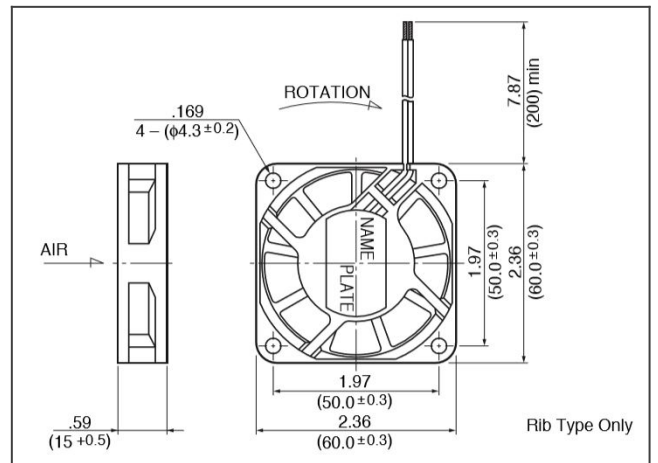

**order part 2406KL-05W-B50-L00 Ball Bearing Fan DC Axial Fans**

**2406KL characteristic chart**

**2406KL panel cut out**

**2406KL product drawing**

**DC Axial Fans**

## Detailed Specifications

<b>Fan Size:</b>	60[mm]
<b>Fan Width:</b>	15[mm]
<b>Max. Air Flow:</b>	18.3[CFM]
<b>Max. Air Flow:</b>	0.52[m <sup>3</sup> /min]
<b>Max. Static Pressure:</b>	0.2[In H <sub>2</sub> O]
<b>Fan Speed:</b>	4600[RPM]
<b>Noise:</b>	34[dB]
<b>Life Expectancy:</b>	25 degree C 70,000 Hours[L10]
<b>Bearing Type:</b>	Ball Bearing
<b>Speed Control:</b>	-
<b>Nominal Voltage:</b>	24[V]
<b>Operating Voltage Lower:</b>	10[V]
<b>Operating Voltage Upper:</b>	27.6[V]
<b>Current:</b>	0.1[A]
<b>Input Power:</b>	2.4[W]
<b>Mass:</b>	45[g]
<b>IP Rating:</b>	Standard