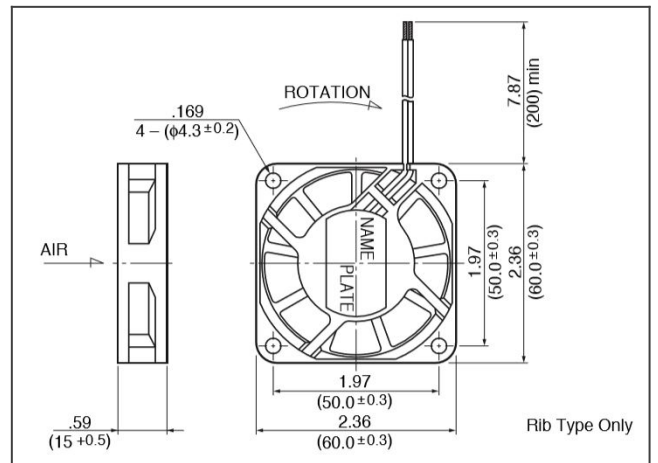

**order part 2406KL-05W-B59-L00 Ball Bearing Fan DC Axial Fans**

**2406KL characteristic chart**

**2406KL panel cut out**

**2406KL product drawing**

**DC Axial Fans**

## Detailed Specifications

<b>Fan Size:</b>	60[mm]
<b>Fan Width:</b>	15[mm]
<b>Max. Air Flow:</b>	18.3[CFM]
<b>Max. Air Flow:</b>	0.52[m <sup>3</sup> /min]
<b>Max. Static Pressure:</b>	0.2[In H <sub>2</sub> O]
<b>Fan Speed:</b>	4600[RPM]
<b>Noise:</b>	34[dB]
<b>Life Expectancy:</b>	25 degree C 70,000 Hours[L10]
<b>Bearing Type:</b>	Ball Bearing
<b>Speed Control:</b>	-
<b>Nominal Voltage:</b>	24[V]
<b>Operating Voltage Lower:</b>	10[V]
<b>Operating Voltage Upper:</b>	27.6[V]
<b>Current:</b>	0.1[A]
<b>Input Power:</b>	2.4[W]
<b>Mass:</b>	45[g]
<b>IP Rating:</b>	Standard