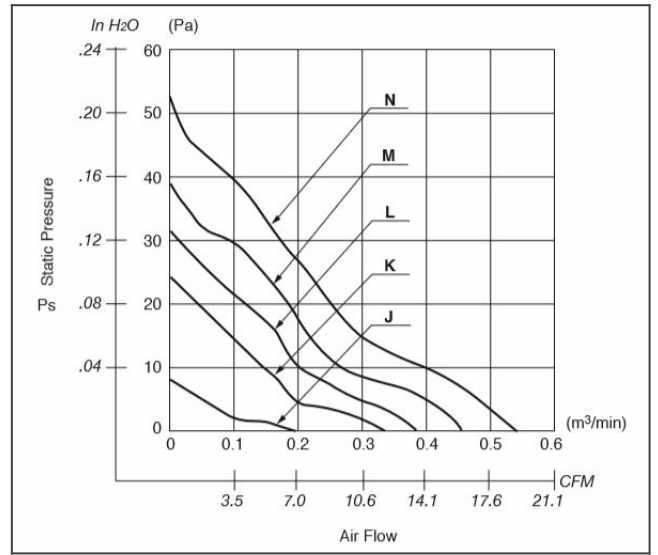

**order part 2406KL-05W-B59-L00 Ball Bearing Fan DC Axial Fans**

**2406KL characteristic chart**

**2406KL panel cut out**

**2406KL product drawing**

**DC Axial Fans**

## Detailed Specifications

<b>Fan Size:</b>	60[mm]
<b>Fan Width:</b>	15[mm]
<b>Max. Air Flow:</b>	18.3[CFM]
<b>Max. Air Flow:</b>	0.52[m <sup>3</sup> /min]
<b>Max. Static Pressure:</b>	0.2[In H <sub>2</sub> O]
<b>Fan Speed:</b>	4600[RPM]
<b>Noise:</b>	34[dB]
<b>Life Expectancy:</b>	25 degree C 70,000 Hours[L10]
<b>Bearing Type:</b>	Ball Bearing
<b>Speed Control:</b>	-
<b>Nominal Voltage:</b>	24[V]
<b>Operating Voltage Lower:</b>	10[V]
<b>Operating Voltage Upper:</b>	27.6[V]
<b>Current:</b>	0.1[A]
<b>Input Power:</b>	2.4[W]
<b>Mass:</b>	45[g]
<b>IP Rating:</b>	Standard