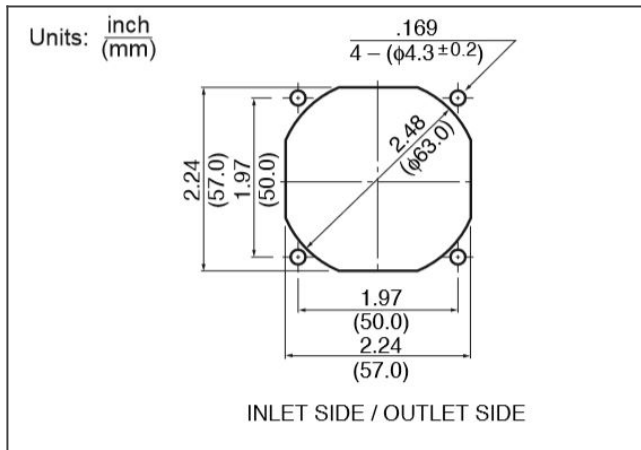

**order part 2406KL-05W-B59-L00 Ball Bearing Fan DC Axial Fans**

**2406KL characteristic chart**

**2406KL panel cut out**

**2406KL product drawing**

**DC Axial Fans**

## Detailed Specifications

<b>Fan Size:</b>	60[mm]
<b>Fan Width:</b>	15[mm]
<b>Max. Air Flow:</b>	18.3[CFM]
<b>Max. Air Flow:</b>	0.52[m <sup>3</sup> /min]
<b>Max. Static Pressure:</b>	0.2[In H <sub>2</sub> O]
<b>Fan Speed:</b>	4600[RPM]
<b>Noise:</b>	34[dB]
<b>Life Expectancy:</b>	25 degree C 70,000 Hours[L10]
<b>Bearing Type:</b>	Ball Bearing
<b>Speed Control:</b>	-
<b>Nominal Voltage:</b>	24[V]
<b>Operating Voltage Lower:</b>	10[V]
<b>Operating Voltage Upper:</b>	27.6[V]
<b>Current:</b>	0.1[A]
<b>Input Power:</b>	2.4[W]
<b>Mass:</b>	45[g]
<b>IP Rating:</b>	Standard