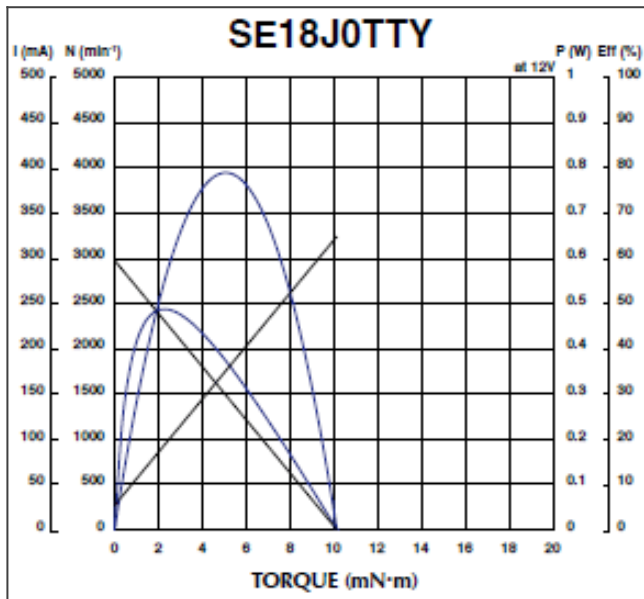

SE18J0TTY Graph

DC Brush

Detailed Specifications

Voltage Operating Lower:	8
Voltage Operating - Upper:	13
Voltage Rated:	12
Rated Load:	30.6
Rated Load:	3
Rated Load Speed:	2099
Rated Load Current:	115
No Load Speed:	2985
No Load Current:	27
Starting Torque:	103.2
Starting Torque:	10.11
Starting Current:	325

DC Brush